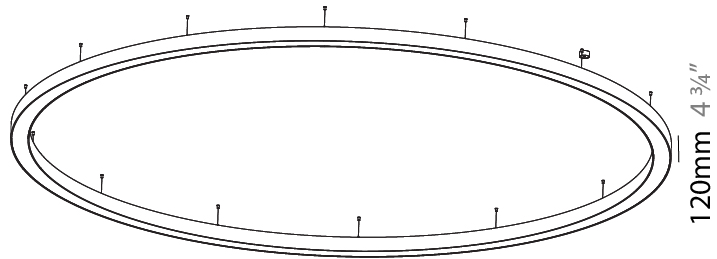

GENERAL

Series: Glorious
Subseries: Glorious
Brand: Prolicht
Division: Architectural
Mounting Type: Suspension
Mounting Location: Ceiling
Subcategory: Ambient

PHYSICAL

Shape: Round
Diameter (mm): 5400
Diameter (in): 212 5/8
Depth (mm): 120
Depth (in): 4 3/4
Max. Overall Height (mm): 2120
Max. Overall Height (in): 83 7/16
Light Distribution: Direct
Weight (kg): 69.5
Weight (lbs): 152.9
Diffuser: PMMA - Opal or Micro-Prism
Fixture Finish: SSR / BKV / CWI / CRY / HAB / UFT / ITA / RUA / FTG / MYG / LOD / PUS / FRO / FUP / KIA / POP / BLS / SPG / MEY / GOH / GUM / CHC / COM / ABZ / JAG / OBR / MOS / ROR
Fixture Material: Aluminum

ELECTRICAL

Lamp Type: LED (Zhaga Standard)
Input Wattage (W): 280
Total Output Wattage (W): 224 / 179.2 (3500K)
Dimming: Non-Dimming / Phase Dimming (120Vac only) / 0-10V Dimming
Driver Included: Yes
Driver Location: Integrated
Driver Type: Constant Current
Driver Class: Class 2
Input Voltage (V): 120 - 277
Constant Current (MA): 350 / 1400 (3500K)

LED

Color Temperature (°K): 3000 / 3500 / 4000
Max. Delivered Lumen (lm): 25840 / 26754 / 27300
CRI: >80 CRI
Efficiency (%): 65
Lamp Life (hrs): 50000

OPTICAL

RATINGS AND CERTIFICATIONS

Certified By: Certified for North American Standards
IP rating: IP20

5100mm 200 13/16"

5400mm 212 5/8"