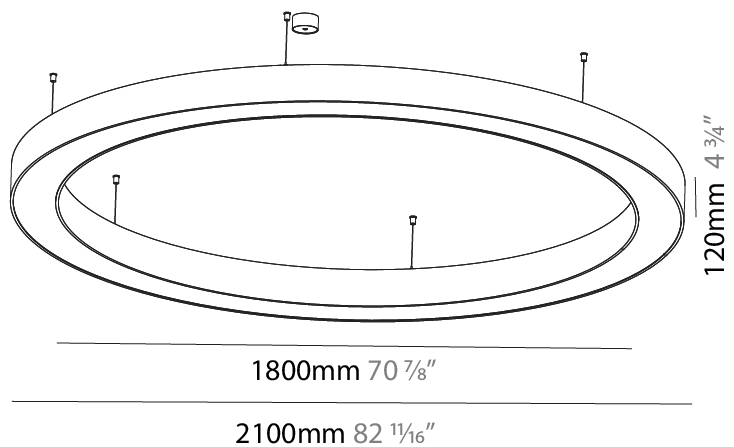

GENERAL

Series: Glorious
Subseries: Glorious
Brand: Prolight
Division: Architectural
Mounting Type: Suspension
Mounting Location: Ceiling
Subcategory: Ambient

PHYSICAL

Shape: Round
Diameter (mm): 2100
Diameter (in): 82 11/16
Height (mm): 120
Height (in): 4 3/4
Max. Overall Height (mm): 2120
Max. Overall Height (in): 83 7/16
Light Distribution: Direct
Weight (kg): 25.9
Weight (lbs): 56.98
Diffuser: PMMA - Opal or Micro-Prism
Fixture Finish: SSR / BKV / CWI / CRY / HAB / UFT / ITA / RUA / FTG / MYG / LOD / PUS / FRO / FUP / KIA / POP / BLS / SPG / MEY / GOH / GUM / CHC / COM / ABZ / JAG / OBR / MOS / ROR
Fixture Material: Aluminum

ELECTRICAL

Lamp Type: LED (Zhaga Standard)
Input Wattage (W): 105
Total Output Wattage (W): 84 / 67.2 (3500K)
Dimming: Non-Dimming / Phase Dimming (120Vac only) / 0-10V Dimming
Driver Included: Yes
Driver Location: Integrated
Driver Type: Constant Current
Driver Class: Class 2
Input Voltage (V): 120 - 277
Constant Current (MA): 350 / 700 (3500K)

LED

Color Temperature (°K): 3000 / 3500 / 4000
Max. Delivered Lumen (lm): 9690 / 10035 / 10240
CRI: >80 CRI
Efficiency (%): 65
Lamp Life (hrs): 50000

OPTICAL

RATINGS AND CERTIFICATIONS

Certified By: Certified for North American Standards
IP rating: IP20