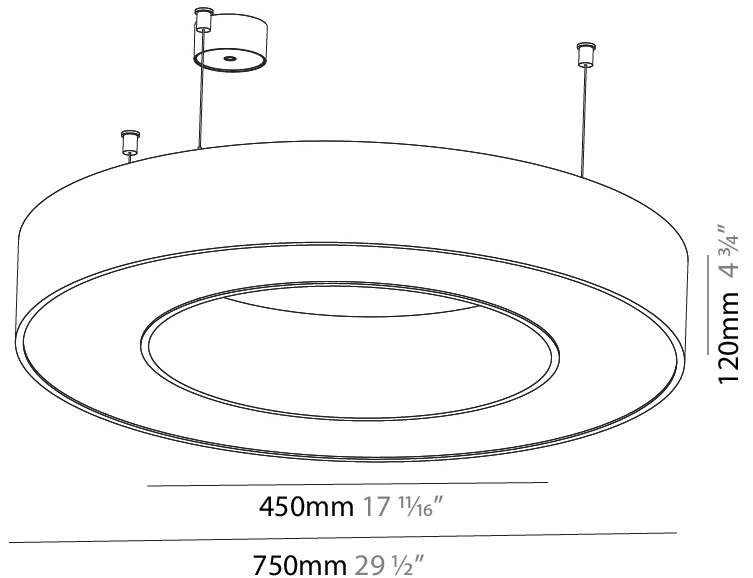

GENERAL

Series: Glorious
Subseries: Glorious
Brand: Prolight
Division: Architectural
Mounting Type: Suspension
Mounting Location: Ceiling
Subcategory: Ambient

PHYSICAL

Shape: Round
Diameter (mm): 750
Diameter (in): 29 1/2
Height (mm): 120
Height (in): 4 3/4
Max. Overall Height (mm): 2120
Max. Overall Height (in): 83 7/16
Light Distribution: Direct
Weight (kg): 7.062
Weight (lbs): 15.56
Diffuser: [PMMA - Opal or Micro-Prism](#)
Fixture Finish: [SSR / BKV / CWI / CRY / HAB / UFT / ITA / RUA / FTG / MYG / LOD / PUS / FRO / FUP / KIA / POP / BLS / SPG / MEY / GOH / GUM / CHC / COM / ABZ / JAG / OBR / MOS / ROR](#)
Fixture Material: Aluminum

ELECTRICAL

Lamp Type: LED (Zhaga Standard)
Input Wattage (W): 30
Total Output Wattage (W): 24 / 19.2 (3500K)
Dimming: [Non-Dimming / Phase Dimming (120Vac only) / 0-10V Dimming](#)
Driver Included: Yes
Driver Location: Integrated
Driver Type: Constant Current
Driver Class: Class 2
Input Voltage (V): 120 - 277
Constant Current (MA): 350 / 600 (3500K)

LED

Color Temperature (°K): [3000 / 3500 / 4000](#)
Max. Delivered Lumen (lm): 2770 / 2862 / 2920
CRI: >80 CRI
Efficiency (%): 65
Lamp Life (hrs): 50000

OPTICAL

RATINGS AND CERTIFICATIONS

Certified By: Certified for North American Standards
IP rating: IP20